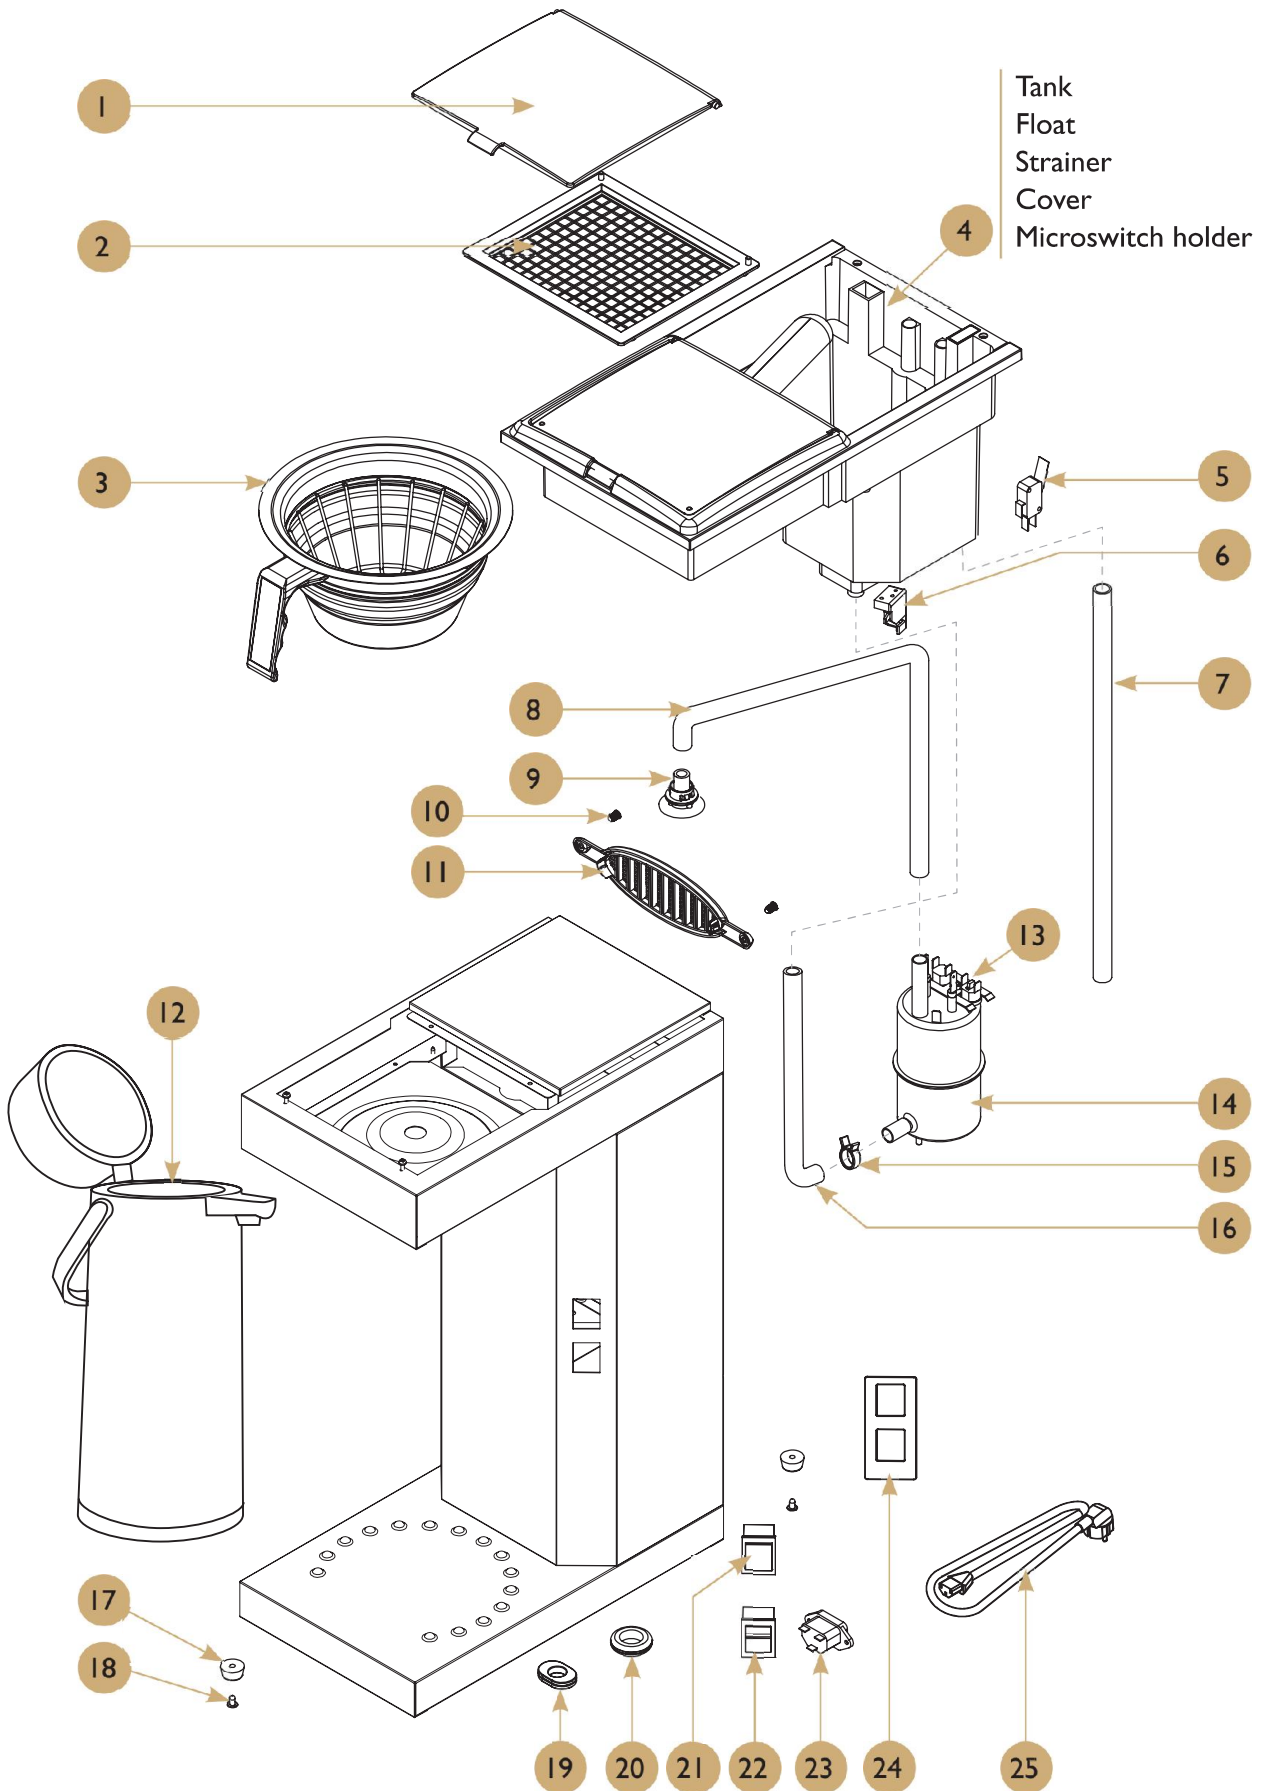

Thermos M

Drawing

## Thermos M

## Spare parts list

POS.	PCS	Part No.	Description
1	1	I204012	Lid of tank original
2	1	I204013	Strainer original
3	1	I102016	Brew basket 1.8L 90 mm
4	1	I204015	Water tank complete 1.8L
5	1	I60821 (230V)	Micro switch tank 1.8L
5	1	I608221 (110V)	Micro switch 125V
6	1	I204014	Microswitch holder
7	1	I505062	Overflow hose
8	1	I505041	Hot water hose 1.8L
9	1	I204016	Spray nozzle for water tank
10	2	I402150	Screw T20,M4X8mm
11	1	I20422	Air inlet plastic 1.8L
12	1	I103184	Thermos 2.2L
13	1	I60212-03	Over heating protection
14	1	I205101 (230V)	Brewing element 230V/2200W
14	1	I20505 (110V)	Brewing element 110V/1600W
15	1	I40339	Clip for hose 16.4mm
16	1	I031503	Silicon hose cold complete
17	4	I20320	Rubber feet V2
18	4	I402163	Screw M4x8
19	1	I505063	Bottom rubber TPE
20	6	I60536	Gasket rubber NBR(Rubber Trp 30.0)
21	1	I60804-04	Brewing lamp
22	1	I60801-04	Rocker switch single(orange)
23	1	I60570	Power cord inlet/Main socket
24	1	I603855	Overlay original M
25	1	I60565	Main supply cable / Europe