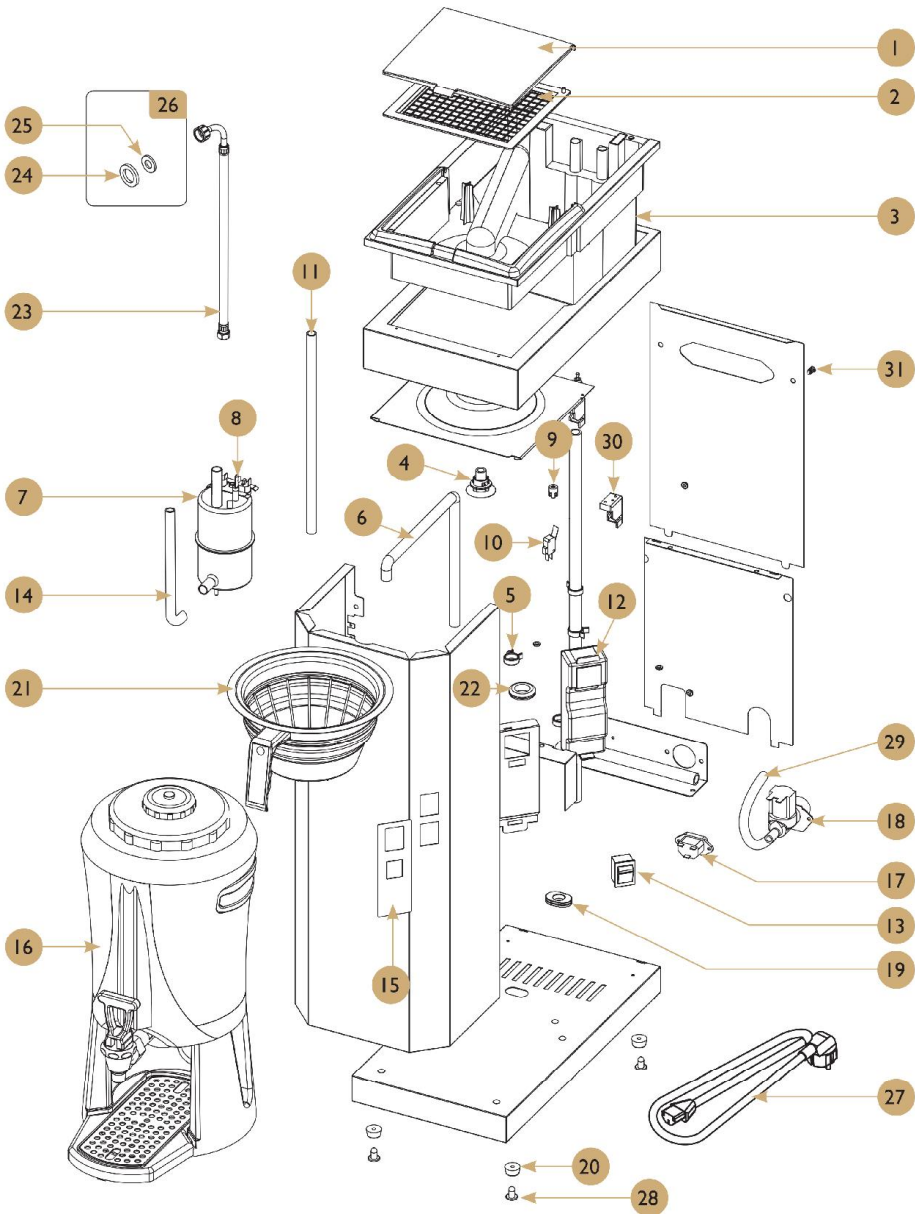

Mega Gold A

Drawing

## Spare parts list

POS.	PCS	Part No.	Description
1	1	1204012	Lid
2	1	1204013	Strainer
3	1	1204015	Water tank complete 1.8L
4	1	1204016	Spray nozzle for water tank
5	4	140339	Clip for hose 16.4mm
6	1	1505041	Silicon hose hot W 1.8L
7	1	1205101 (230V)	Brewing element 230V/2200W
7	1	120505 (110V)	Brewing element 110V/1600W
8	1	160212-03	Over heating protection
9	1	1206123	Non return valve 1.8L
10	1	160821 (230V)	Micro switch tank 1.8L
10	1	1608221 (110V)	Micro switch 125V
11	1	1505062	Overflow hose 1.8L
12	1	1031640 (230V)	Electronic unit PCB Original
12	1	1031643 (110V)	Electronic unit PCB Original 110V
13	1	160801-04	Rocker switch single(orange)
14	1	1031503	Silicon hose cold complete
15	1	1603854	Membran switch origi A
16	1	1103303	Serving station 2.5L
17	1	160570	Power cord inlet/ Main socket
18	1	120620-01 (230V)	Valve inlet single 1.8L
18	1	120617 (110V)	Inlet coil 110V
19	1	1505063	Bottom cover rubber
20	4	120320	Rubber feet
21	1	1102016	Brew basket 1.8L
22	6	160536	Gasket rubber NBR(Rubber Trp 30.0)
23	1	1505042	Inlet hose 3/4"-1/2"
24	1	1206603	Gasket DIA23.5mm x 15mm D3mm
25	1	1206604	Gasket DIA18mm x 9mm D2mm
26	1	2760094	Gasket set for inlet hose
27	1	160565	Main supply cable / Europe
28	4	1402163	Screw M4x8
29	Sale in M	150501	Silicone tube 8x12mm
30	1	1204014	Microswitch holder
31	1	1402150	Screw T20,M4X8mm